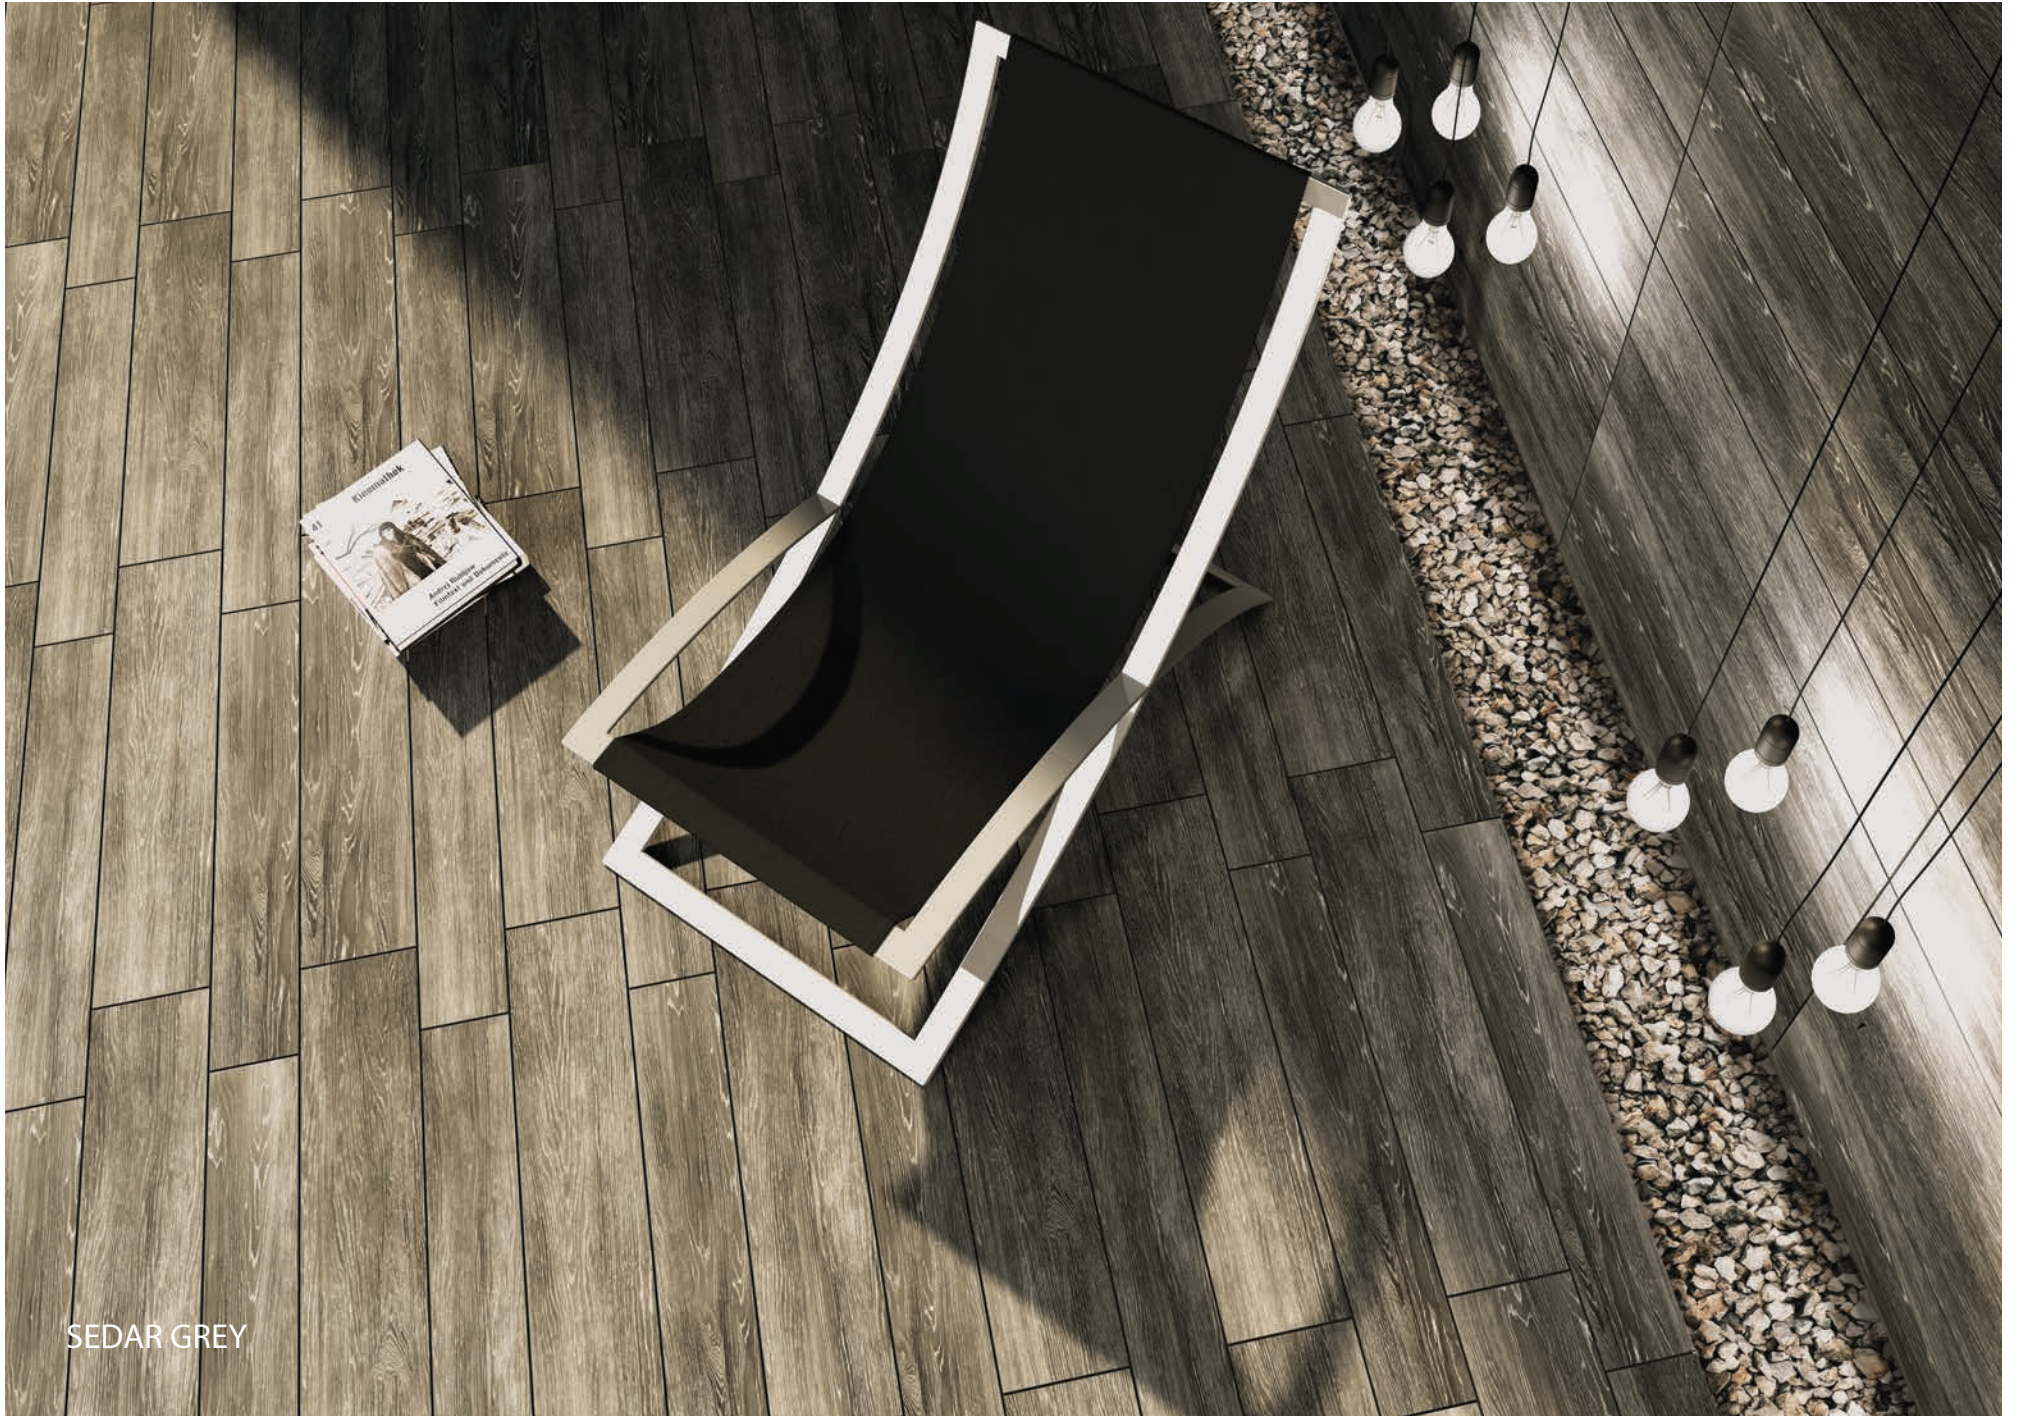

TIMELESS COLLECTION by PORCELLAN

SEDAR GREY