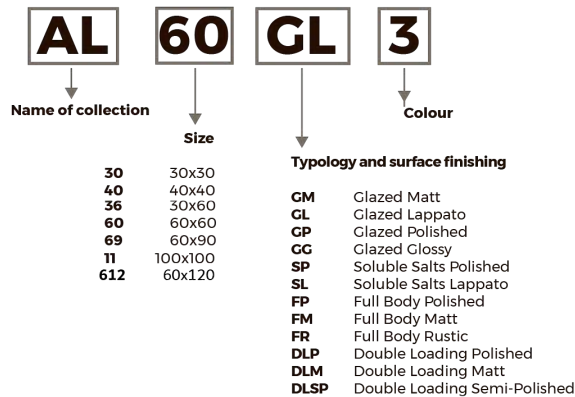

PACKING LIST

SIZE	mm	BOXES				SQUARE PALLETS			EURO PALLETS			60X120 CM'S SIZE			90X120 CM'S SIZE		
in CM		PCS	Sq.M	KG/PC	KG/box	Boxes	Sq.M	KG	Boxes	Sq.M	KG	Boxes	Sq.M	KG	Boxes	Sq.M	KG
60x120	11.5	3	2.16	19.10	57.30							15.00	32.40	860			
60x120	12.0	3	2.16	20.10	60.30							15.00	32.40	905			
60x120	15.5	2	1.44	26.15	52.30							20.00	28.80	1046			
60x120	18.0	2	1.44	28.60	57.20							20.00	28.80	1144			
60x120	20.0	1	0.72	35.00	35.00							30.00	21.60	1050			
100x100	11	1	1.00	24.00	24.00	40	40.00	960.00									
100x100	14.5	1	1.00	33.00	33.00	40	40.00	1320									
60X90	12.0	3	1.62	14.70	44.10										27	43.74	1191
60x60	8.5	4	1.44	7.40	29.60	36	51.84	1065.6									
60x60	10.0	4	1.44	8.20	32.80	30	43.2	984	40	43.2	984						
30x60	9.5	6	1.08	3.80	22.80	72	77.76	1642	48	51.84	1094						
40x40	9.0	10	1.60	3.20	32.00	48	76.80	1,536.00	48	76.80	1536						
30x30	7.5	13	1.17	1.55	20.10	78	91.26	1568									
30x30	8.5	12	1.08	1.75	21.00	78	84.24	1638	48	51.84	1008						
100x100 (Cradle)	14.5	1	1.00	33.00	33.00	40	40	1,320.00	Can be delivered in Wooden Cradle Pallet - L *W * H - (97*110*112 CM'S)								

CODE SYSTEM

CODE SYSTEM